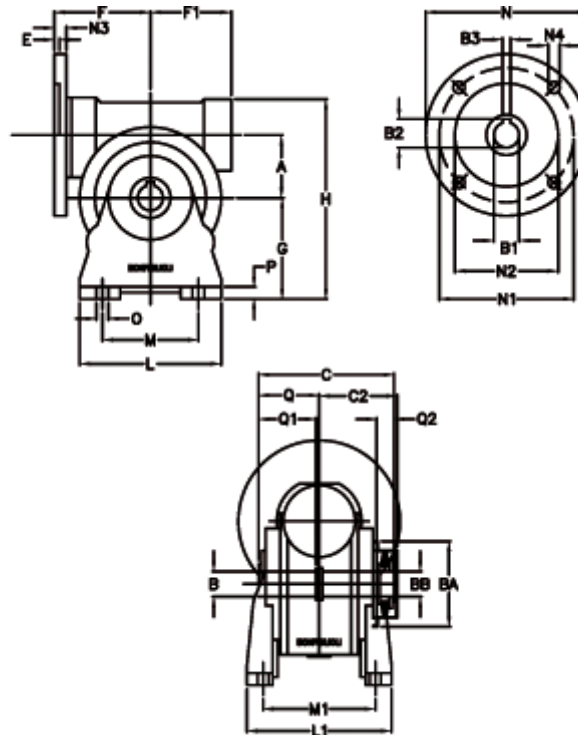

# Data Sheet

Article number: 390204400722236

Description: Worm Gear with Torque Limiter  
VF 44-L2-A-7-P63B5

## Measures

a = 44.60	C2 = 48	L1 = 98.0	O = 8.5
B = 18	Description = VF 44A-xx-63B5	m = 52	P = 10
B1 E7 = 11	E = 2.0	M1 = 81.0	Q = 32.0
B2 = 12.8	F = 65	N = 140	Q1 = 32
B3 H9 = 4	F1 = 54	N1 = 115	Q2 = 12
BA = 40	g = 72	N2 = 95	
BB H7 = 11	H = 143	N3 = 10.5	
C = 79	L = 90	N4 = 9,5	